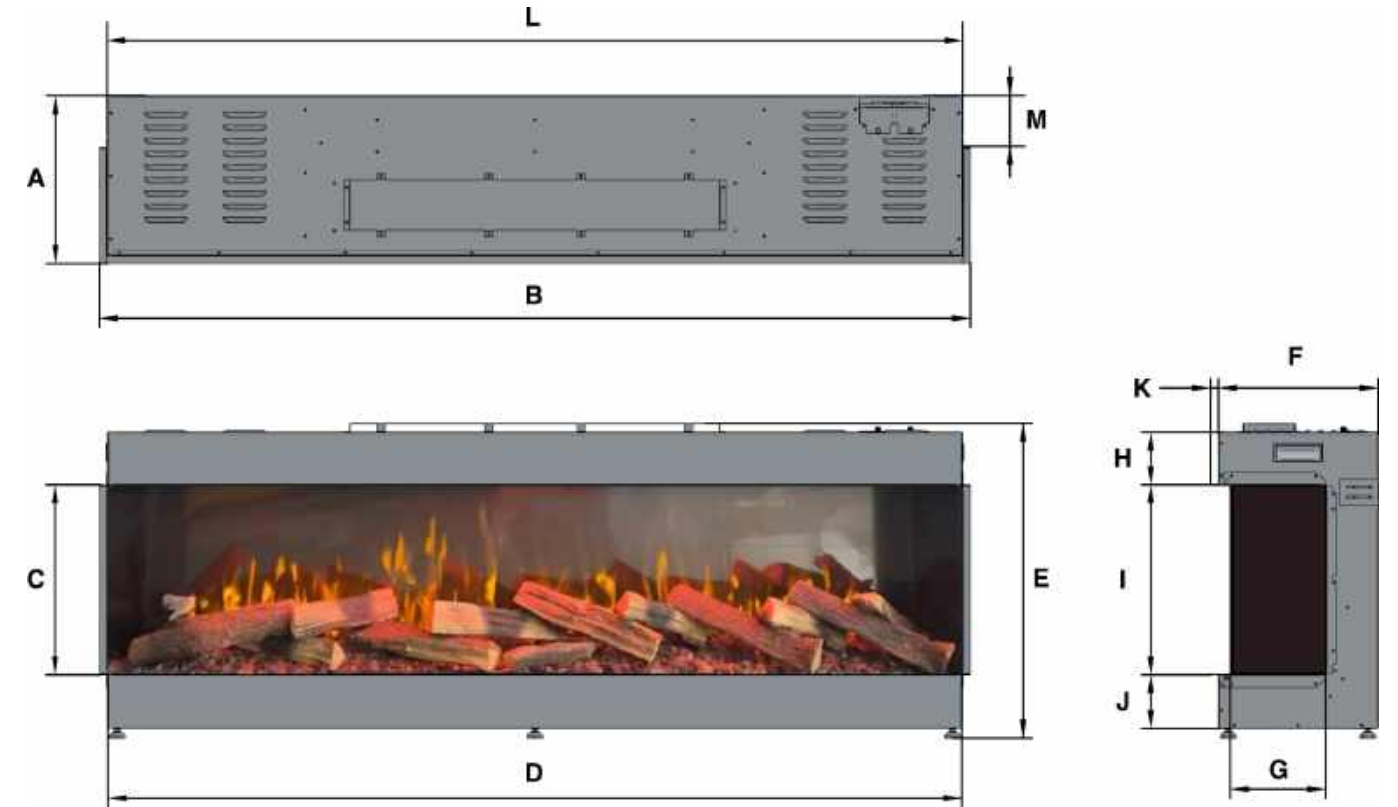

Prepare to redefine luxury with the ilekto Elite, a revolutionary electric fireplace that delivers unmatched elegance, innovation, and performance. As the world's first of its kind, the ilekto Elite combines a powerful 4kW output with cutting-edge technology to create an extraordinary experience in home heating and design.

Every detail of the ilekto Elite has been meticulously crafted to exude sophistication. Its hyper-realistic flame patterns and exquisitely designed fuel bed create a visual masterpiece that transforms your living space into a sanctuary of warmth and style.

But this is more than just a fireplace – it's a technological marvel. With full smart integration, the ilekto Elite offers seamless control through an intuitive app or voice commands via Google Assistant and Amazon Alexa. Whether you're setting the perfect ambiance or adjusting the heat with a simple command, the ilekto Elite adapts effortlessly to your lifestyle.

Engineered to perfection and infused with designer elegance, the ilekto Elite is not just a fireplace – it's a statement. A bold fusion of innovation and artistry, it's the ultimate choice for those who demand the extraordinary.

ilekto Elite – The Future of Fireplaces, Today.

Dimensions	A	B	C	D	E	F	G	H	I	J	K	L	M
Fireplace Name													
iEL-1250 Landscape	319	1249	360	1214	598	304	181	100	361	102	15	1219	99
iEL-1650 Landscape	319	1656	360	1623	598	304	181	100	361	102	15	1628	99
iEL-2000 Landscape	319	2008	360	1973	598	304	181	100	361	102	15	1978	99

Configuration Options