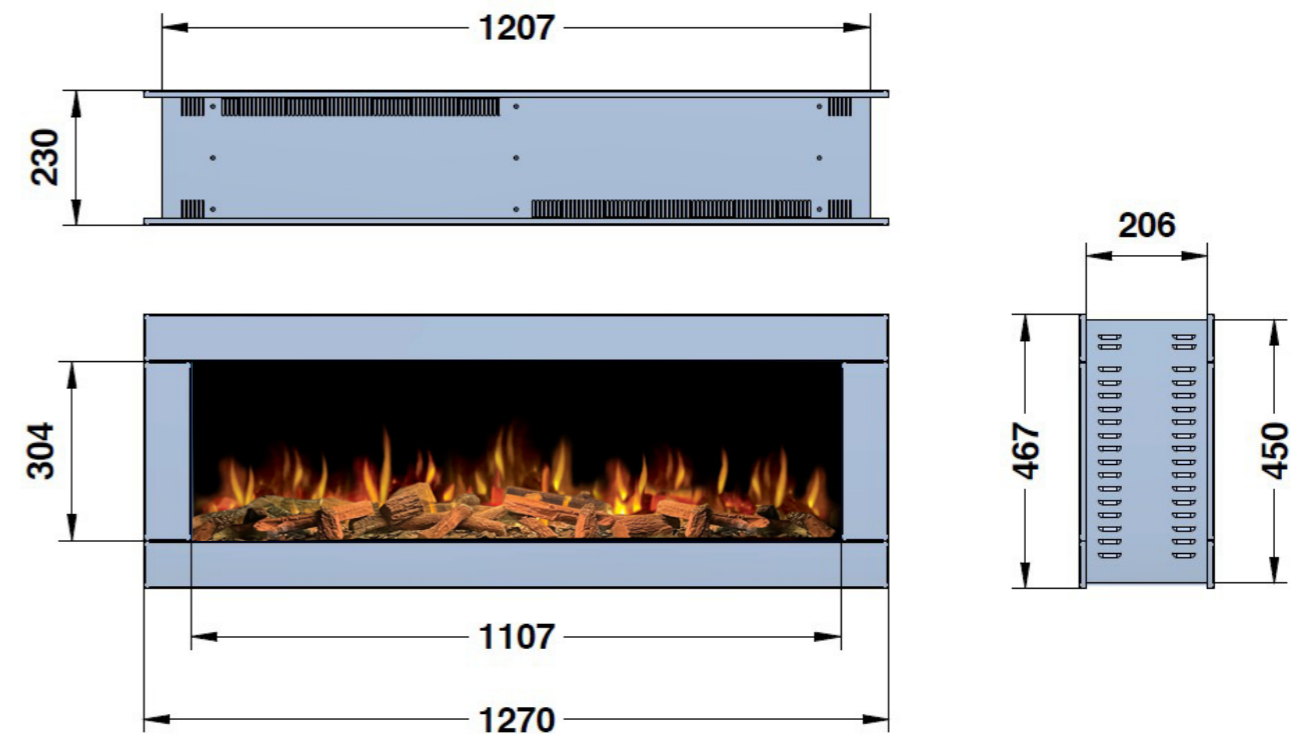

HIGH DEFINITION

Contoured realistic flame technology with a custom designed hand crafted log bed.

WARRANTY

2 year warranty for added assurance.

OPTIMAL CONTROL

Your flame is able to be controlled and customised by you along with the log fuel bed, You can also control the colour and brightness of the downlight as preferred by you.

REMOTE HANDSET

With your infrared remote, control your fire settings from the comfort of your sofa.

ilek^o dimensions

1250 - TUNNEL